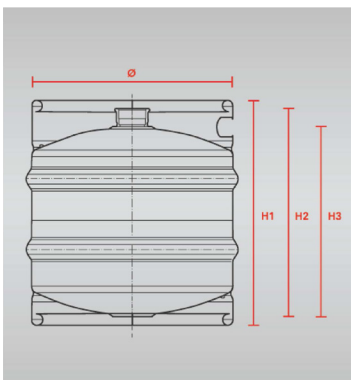

**KEG**  
SERVICES

**DIN 50**

**DIN 30**

**SLIM 30**

**SLIM 20**

**SLIM 10**

**Party  
Barrel 30**

**Party  
Barrel 20**

Product	Capacity	Diameter	Height H1	Weight	Stackable	Shipping
	Litres	MM	MM	KG	Yes / No	No. per pallet
DIN 50	50	363	600	11.4	Yes	27
DIN 30	30	363	400	9.1	Yes	36
SLIM 30	30	278	600	7.9	Yes	32
SLIM 20	20	235	570	5.7	No	50
SLIM 10	10	278	276	4.7	Yes	N/A
Party 30	30	407	429	11	No	N/A
Party 20	20	368	417	10	No	N/A